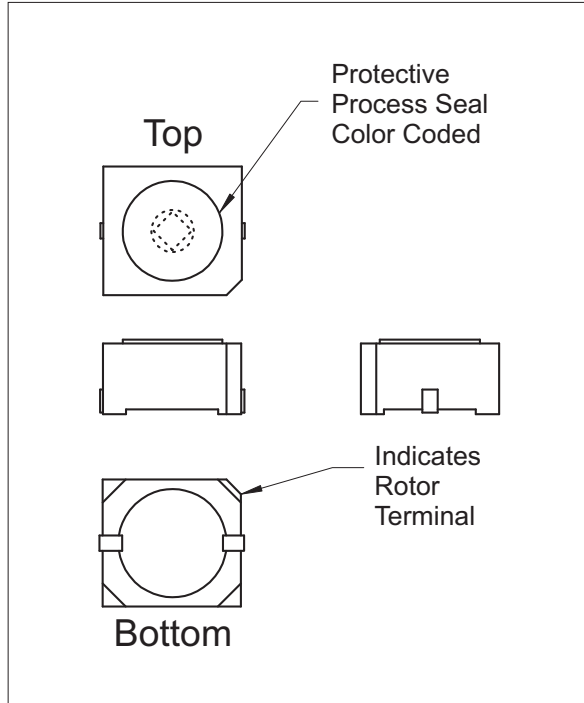

2320 Series