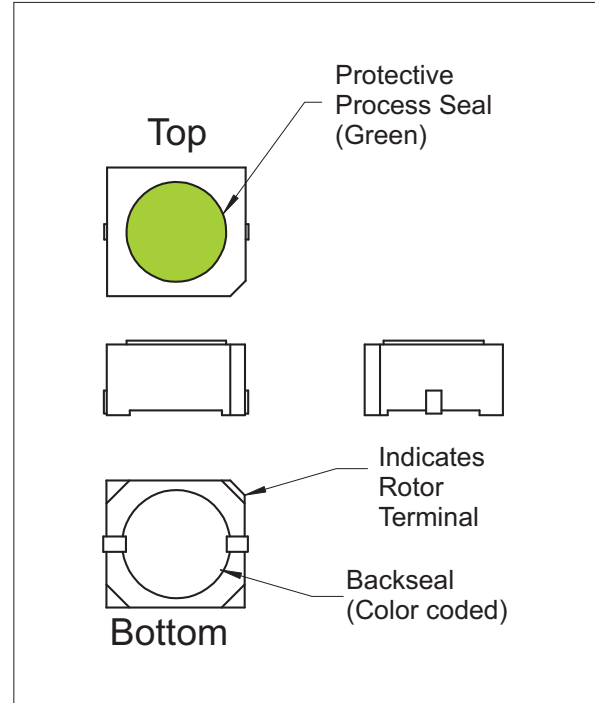

2322 Series - RoHS Compliant