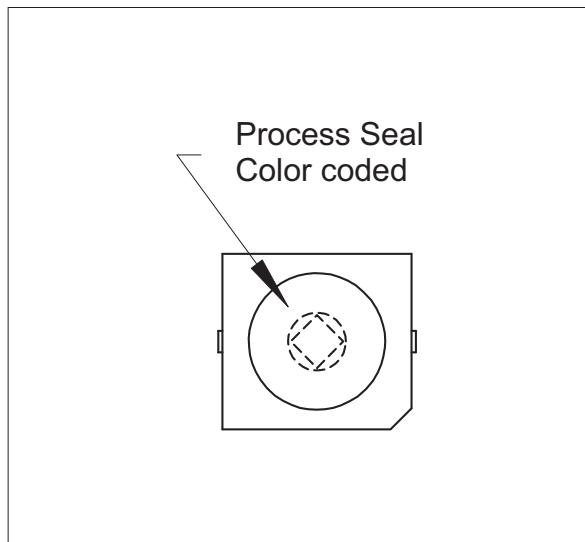

## Important Information Cera-Trim<sup>®</sup> 2320 Series

The colored top seal and identification markings on the regular Cera-Trim Series have been changed. Instead of the color coded top seal, **all units now have a green protective process top seal and a colored identification dot** (located on the ceramic housing). No change has been made to the color code designation. Please refer to the chart below. This is an external marking change only, and has no effect on the form, fit, and function of the product.

### NEW LOCATION

P/N	Color Code
2320-0, 2320-0SL	Red
2320-1, 2320-1SL	Black
2320-2, 2320-2SL	Blue
2320-3, 2320-3SL	Green
2320-4, 2320-4SL	Amber

Please pass this important information along to your receiving, engineering, quality and production departments. If you have any questions or require additional clarification, do not hesitate to contact the factory.