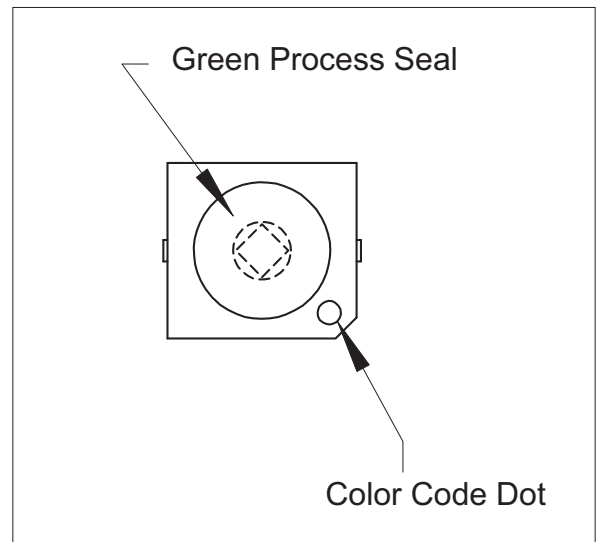

NEW LOCATION

P/N	Color Code
2320-0, 2320-0SL	Red
2320-1, 2320-1SL	Black
2320-2, 2320-2SL	Blue
2320-3, 2320-3SL	Green
2320-4, 2320-4SL	Amber

Please pass this important information along to your receiving, engineering, quality and production departments. If you have any questions or require additional clarification, do not hesitate to contact the factory.